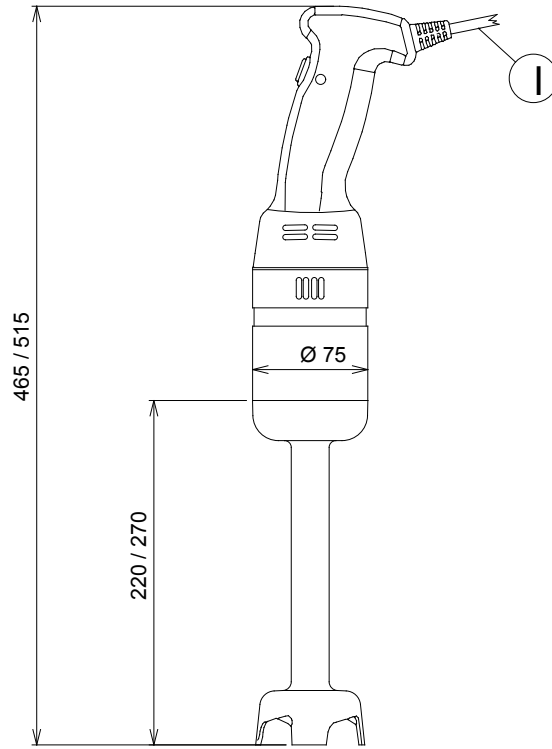

DITO

Electrolux

Installation drawings

600024, 600026